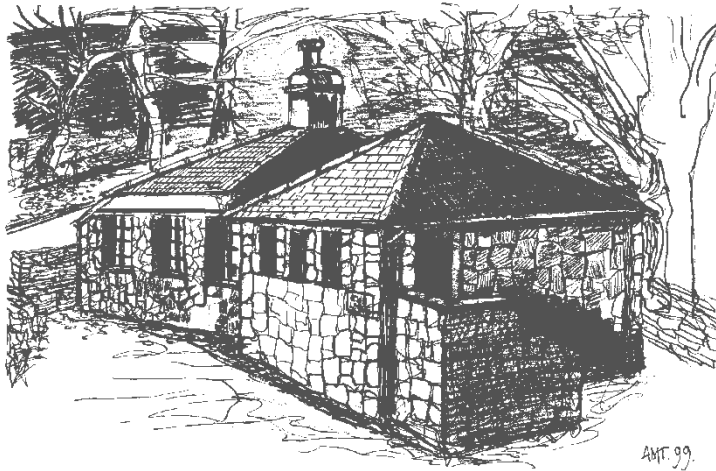

KENT MOUNTAIN CENTRE

PLAN OF THE LODGE

KEY
WC - TOILET
SH. - SHOWER
FE - FIRE ESCAPE
→ MAIN ENTRANCE