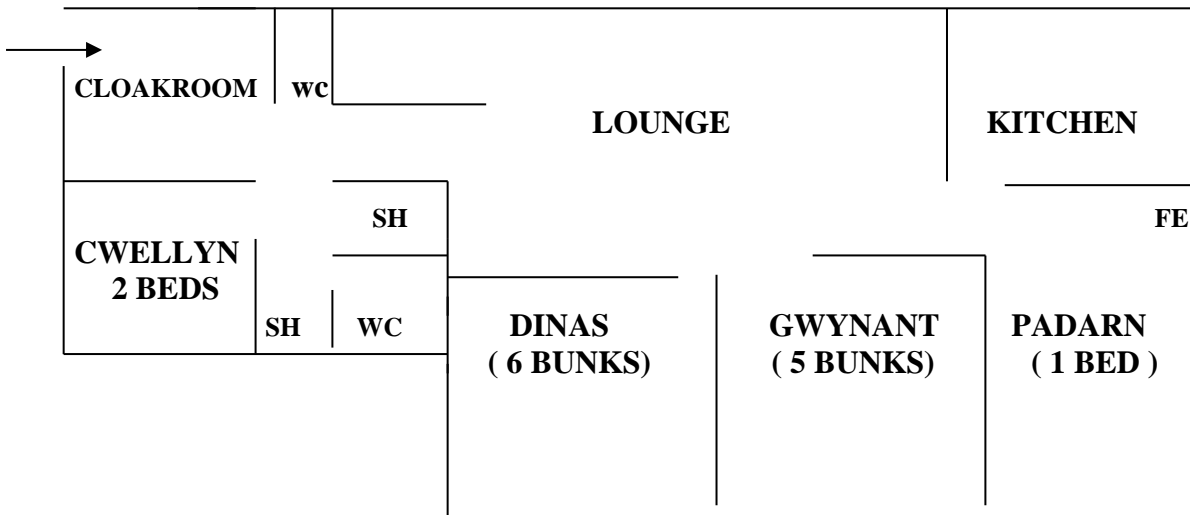

KENT MOUNTAIN CENTRE

PLAN OF THE LODGE

KEY
WC - TOILET
SH. - SHOWER
FE - FIRE ESCAPE
→ MAIN ENTRANCE